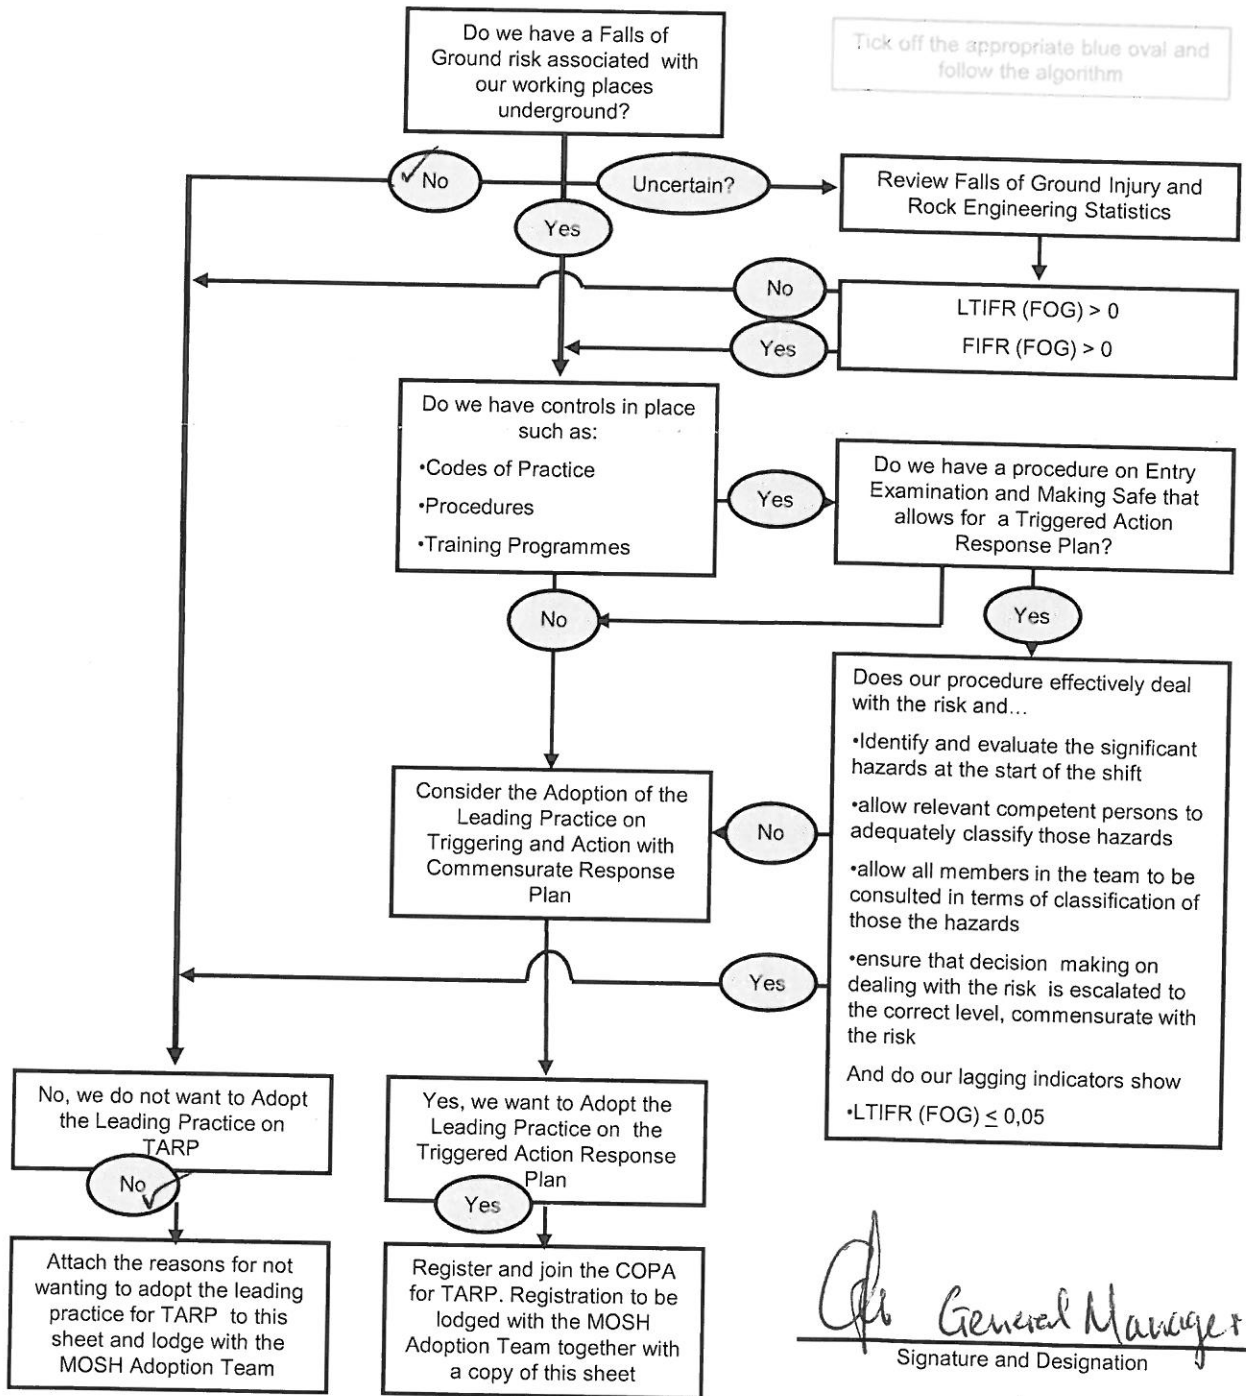

Leading Practice Adoption Review Sheet for Triggered Action Response Plans in terms of Falls of Ground Hazards and Risks

Name of Mine: KALGOLD

✓ Please indicate your choice by placing a tick in each appropriate oval and follow the logical path of the algorithm!

[Signature]
General Manager
Signature and Designation

23/08/2012
Date

Kalgold is an open cast mine