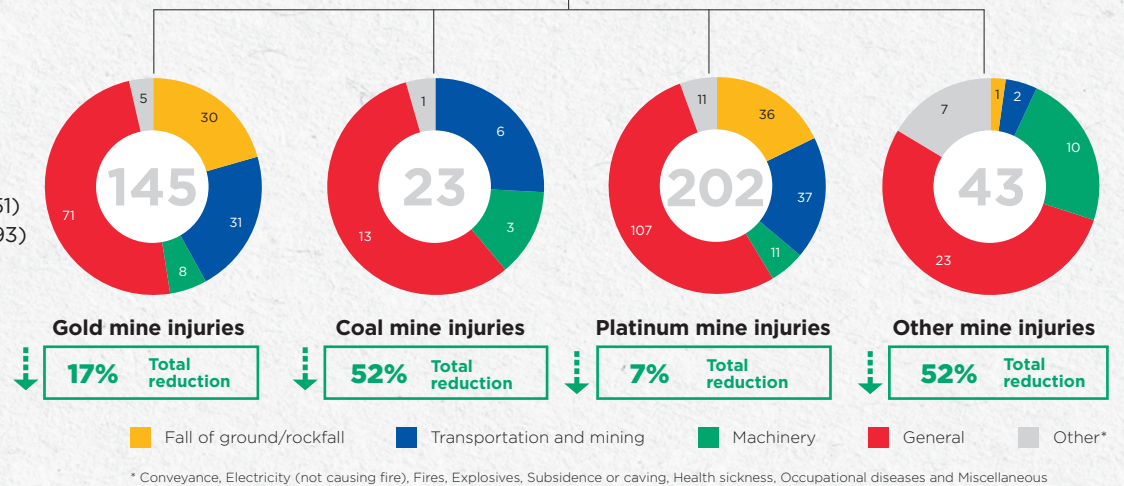

SAFETY DASHBOARD: FATALITIES

Fatalities per commodity to date (29 March 2021)

Fatalities by classification to date (29 March 2021)

Fatalities per region to date (29 March 2021)

Monthly fatalities per commodity for 2021

↑ 16 FATALITIES
AS AT 29 MARCH 2021 (2020: 14)

SAFETY DASHBOARD: INJURIES

Injuries per commodity to date (29 March 2021)

Injuries by classification to date (29 March 2021)

Injuries per region to date (29 March 2021)

↓ 413

INJURIES

AS AT 29 MARCH 2021 (2020: 531)