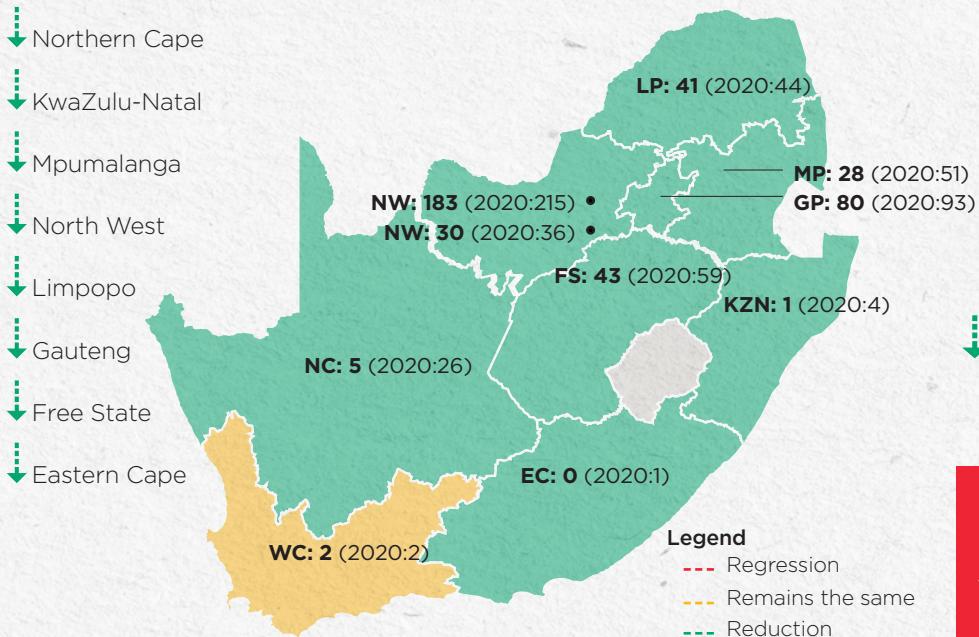

SAFETY DASHBOARD: FATALITIES

Fatalities per commodity to date (29 March 2021)

Fatalities by classification to date (29 March 2021)

Fatalities per region to date (29 March 2021)

Monthly fatalities per commodity for 2021

↑ 16 FATALITIES
AS AT 29 MARCH 2021 (2020: 14)

SAFETY DASHBOARD: INJURIES

Injuries per commodity to date (29 March 2021)

Injuries by classification to date (29 March 2021)

Injuries per region to date (29 March 2021)

↓ 413

INJURIES

AS AT 29 MARCH 2021 (2020: 531)