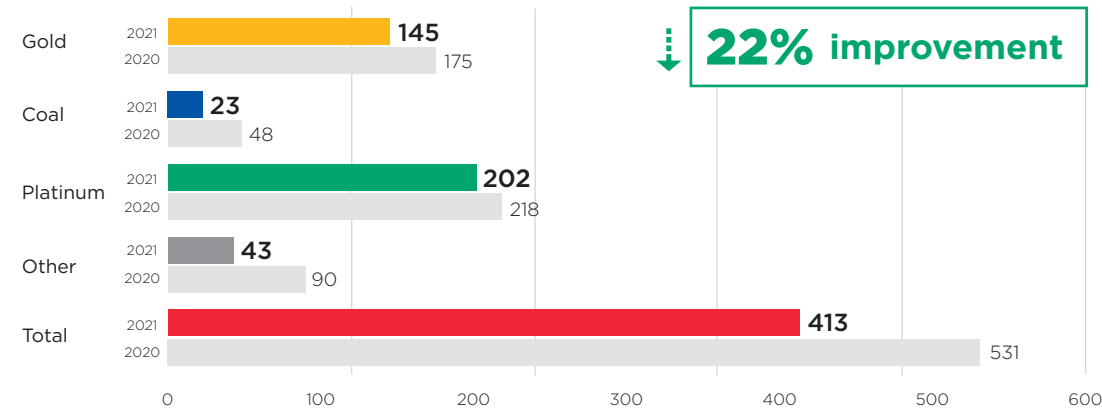

SAFETY DASHBOARD: FATALITIES

Fatalities per commodity to date (29 March 2021)

Fatalities by classification to date (29 March 2021)

Fatalities per region to date (29 March 2021)

Monthly fatalities per commodity for 2021

↑ 16 FATALITIES
AS AT 29 MARCH 2021 (2020: 14)

SAFETY DASHBOARD: INJURIES

Injuries per commodity to date (29 March 2021)

Injuries by classification to date (29 March 2021)

Injuries per region to date (29 March 2021)

↓ 413

INJURIES

AS AT 29 MARCH 2021 (2020: 531)