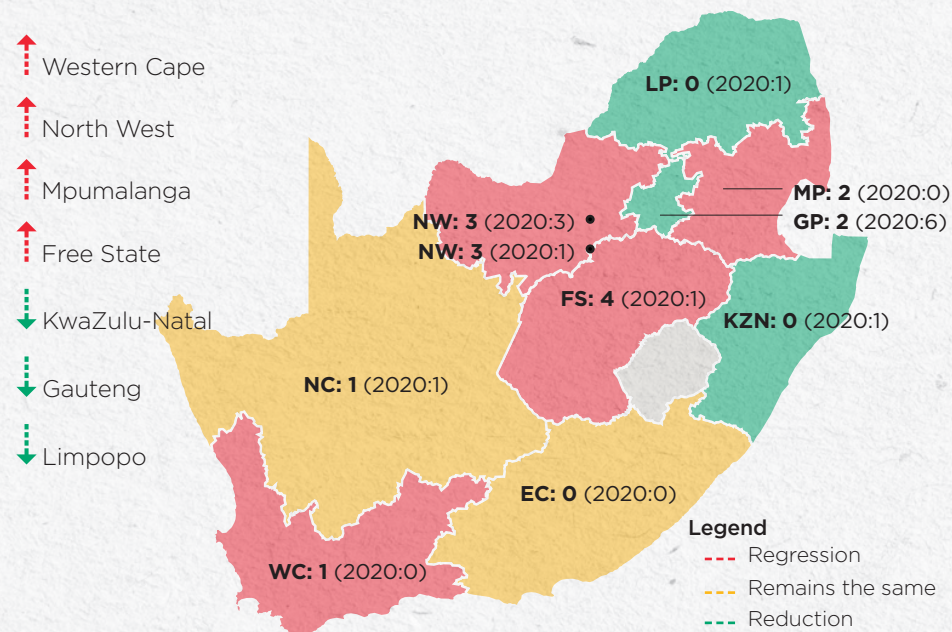

SAFETY DASHBOARD: FATALITIES

Fatalities per commodity to date (29 March 2021)

Fatalities by classification to date (29 March 2021)

Fatalities per region to date (29 March 2021)

Monthly fatalities per commodity for 2021

↑ 16 FATALITIES
AS AT 29 MARCH 2021 (2020: 14)

SAFETY DASHBOARD: INJURIES

Injuries per commodity to date (29 March 2021)

Injuries by classification to date (29 March 2021)

Injuries per region to date (29 March 2021)

↓ 413

INJURIES

AS AT 29 MARCH 2021 (2020: 531)