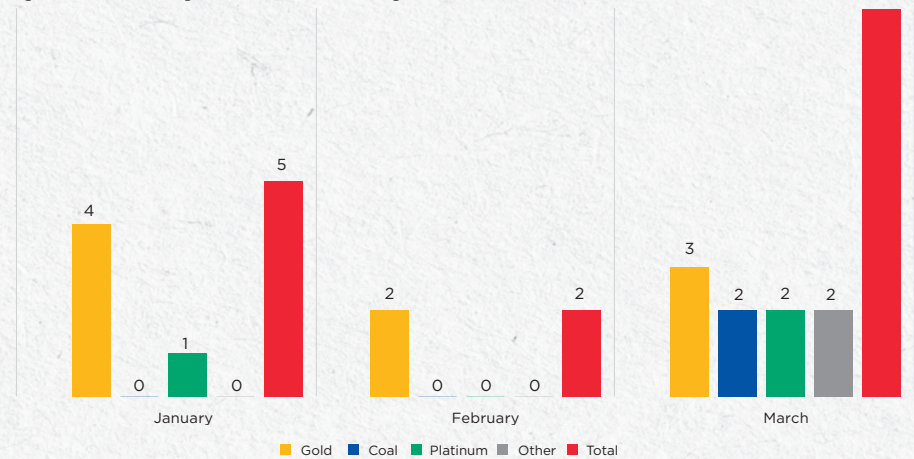

SAFETY DASHBOARD: FATALITIES

Fatalities per commodity to date (29 March 2021)

Fatalities by classification to date (29 March 2021)

Fatalities per region to date (29 March 2021)

Monthly fatalities per commodity for 2021

↑ 16 FATALITIES
AS AT 29 MARCH 2021 (2020: 14)

SAFETY DASHBOARD: INJURIES

Injuries per commodity to date (29 March 2021)

Injuries by classification to date (29 March 2021)

Injuries per region to date (29 March 2021)

↓ 413

INJURIES

AS AT 29 MARCH 2021 (2020: 531)