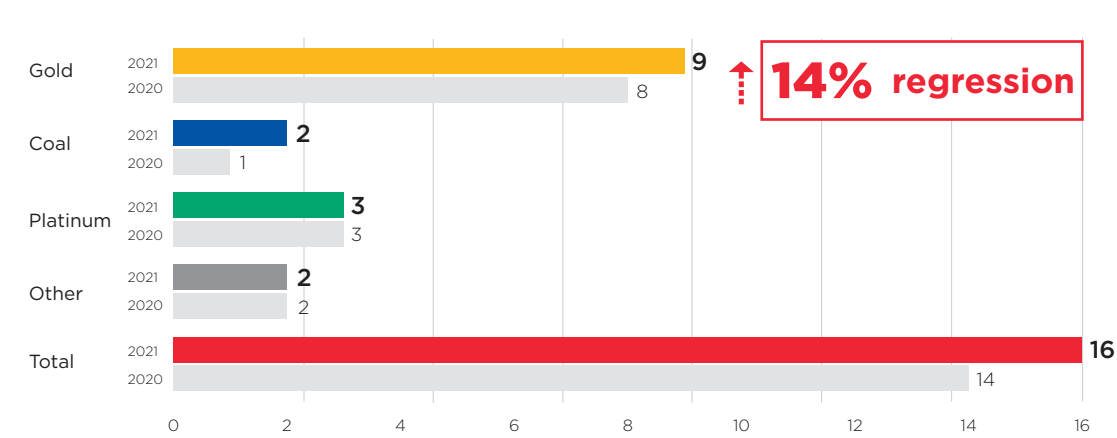

SAFETY DASHBOARD: FATALITIES

Fatalities per commodity to date (29 March 2021)

Fatalities by classification to date (29 March 2021)

Fatalities per region to date (29 March 2021)

Monthly fatalities per commodity for 2021

↑ 16 FATALITIES
AS AT 29 MARCH 2021 (2020: 14)

SAFETY DASHBOARD: INJURIES

Injuries per commodity to date (29 March 2021)

Injuries by classification to date (29 March 2021)

Injuries per region to date (29 March 2021)

↓ 413

INJURIES

AS AT 29 MARCH 2021 (2020: 531)