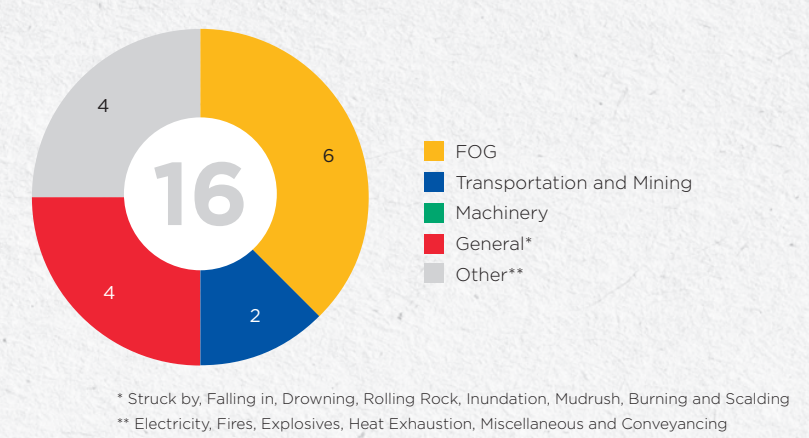

SAFETY DASHBOARD: FATALITIES

Fatalities per commodity to date (29 March 2021)

Fatalities by classification to date (29 March 2021)

Fatalities per region to date (29 March 2021)

Monthly fatalities per commodity for 2021

↑ 16 FATALITIES
AS AT 29 MARCH 2021 (2020: 14)

SAFETY DASHBOARD: INJURIES

Injuries per commodity to date (29 March 2021)

Injuries by classification to date (29 March 2021)

Injuries per region to date (29 March 2021)

↓ 413

INJURIES

AS AT 29 MARCH 2021 (2020: 531)