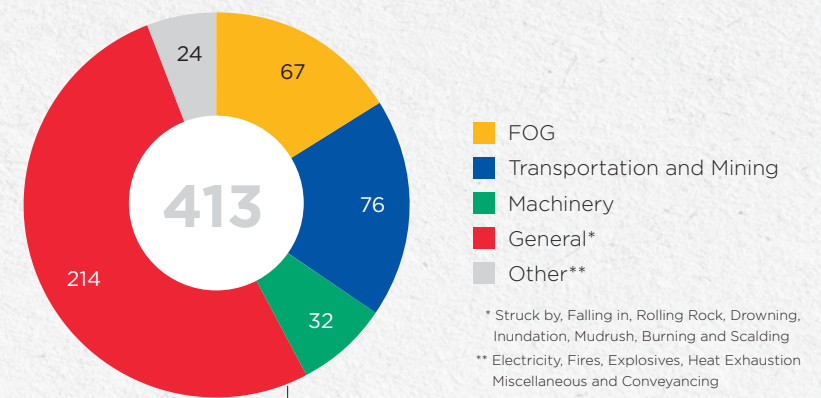

SAFETY DASHBOARD: FATALITIES

Fatalities per commodity to date (29 March 2021)

Fatalities by classification to date (29 March 2021)

Fatalities per region to date (29 March 2021)

Monthly fatalities per commodity for 2021

↑ 16 FATALITIES
AS AT 29 MARCH 2021 (2020: 14)

SAFETY DASHBOARD: INJURIES

Injuries per commodity to date (29 March 2021)

Injuries by classification to date (29 March 2021)

Injuries per region to date (29 March 2021)

↓ 413

INJURIES

AS AT 29 MARCH 2021 (2020: 531)