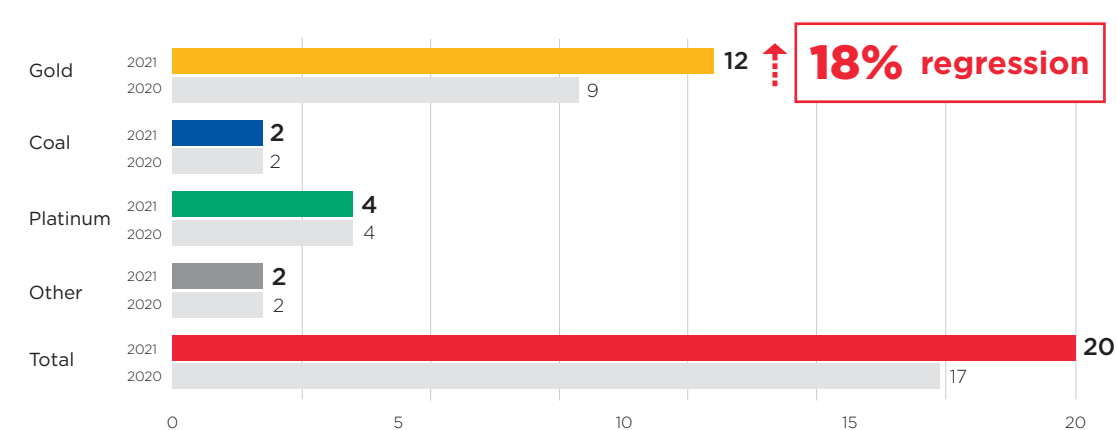

SAFETY DASHBOARD: FATALITIES

Fatalities per commodity to date (26 April 2021)

Fatalities by classification to date (26 April 2021)

Fatalities per region to date (26 April 2021)

Monthly fatalities per commodity for 2021

↑ 20 FATALITIES
AS AT 26 APRIL 2021 (2020: 17)

SAFETY DASHBOARD: INJURIES

Injuries per commodity to date (26 April 2021)

Injuries by classification to date (26 April 2021)

Injuries per region to date (26 April 2021)

↑ 590 INJURIES
AS AT 26 APRIL 2021 (2020: 542)