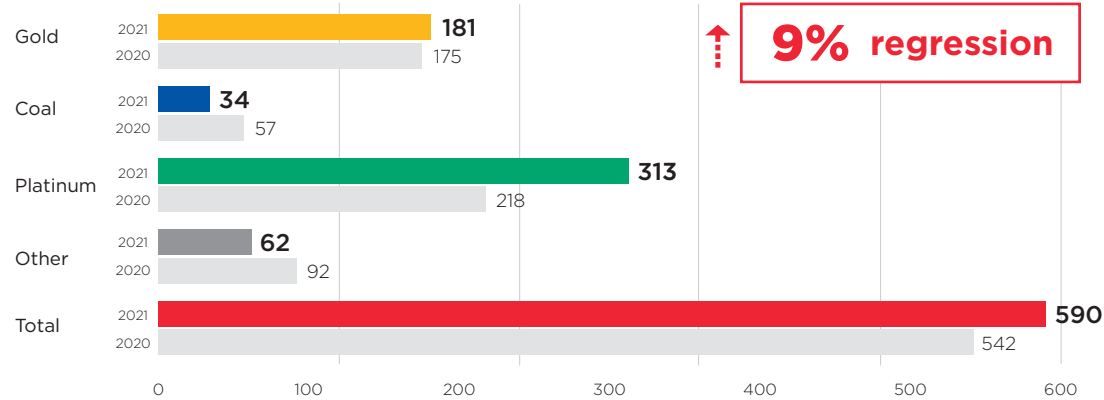

SAFETY DASHBOARD: FATALITIES

Fatalities per commodity to date (26 April 2021)

Fatalities by classification to date (26 April 2021)

Fatalities per region to date (26 April 2021)

Monthly fatalities per commodity for 2021

↑ 20 FATALITIES
AS AT 26 APRIL 2021 (2020: 17)

SAFETY DASHBOARD: INJURIES

Injuries per commodity to date (26 April 2021)

Injuries by classification to date (26 April 2021)

Injuries per region to date (26 April 2021)

↑ 590 INJURIES
AS AT 26 APRIL 2021 (2020: 542)