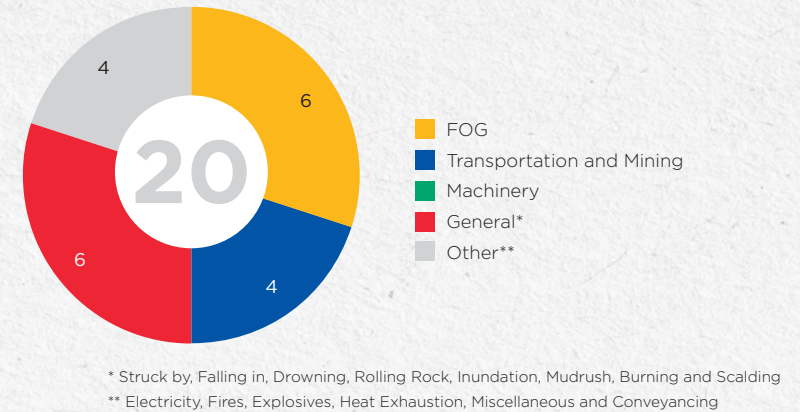

SAFETY DASHBOARD: FATALITIES

Fatalities per commodity to date (26 April 2021)

Fatalities by classification to date (26 April 2021)

Fatalities per region to date (26 April 2021)

Monthly fatalities per commodity for 2021

↑ 20 FATALITIES
AS AT 26 APRIL 2021 (2020: 17)

SAFETY DASHBOARD: INJURIES

Injuries per commodity to date (26 April 2021)

Injuries by classification to date (26 April 2021)

Injuries per region to date (26 April 2021)

↑ 590 INJURIES
AS AT 26 APRIL 2021 (2020: 542)