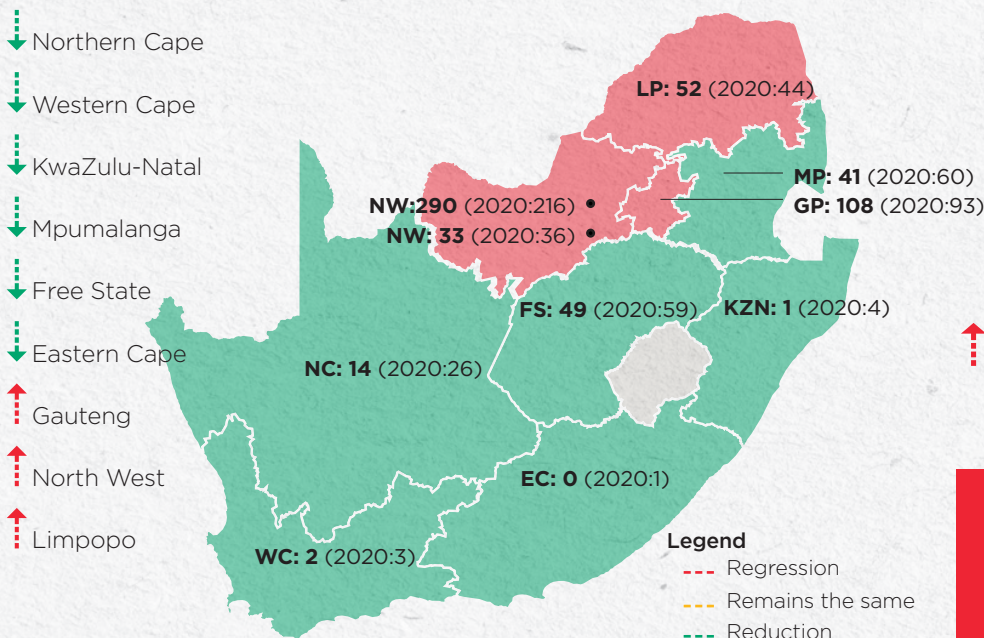

SAFETY DASHBOARD: FATALITIES

Fatalities per commodity to date (26 April 2021)

Fatalities by classification to date (26 April 2021)

Fatalities per region to date (26 April 2021)

Monthly fatalities per commodity for 2021

↑ 20 FATALITIES
AS AT 26 APRIL 2021 (2020: 17)

SAFETY DASHBOARD: INJURIES

Injuries per commodity to date (26 April 2021)

Injuries by classification to date (26 April 2021)

Injuries per region to date (26 April 2021)

↑ 590 INJURIES
AS AT 26 APRIL 2021 (2020: 542)