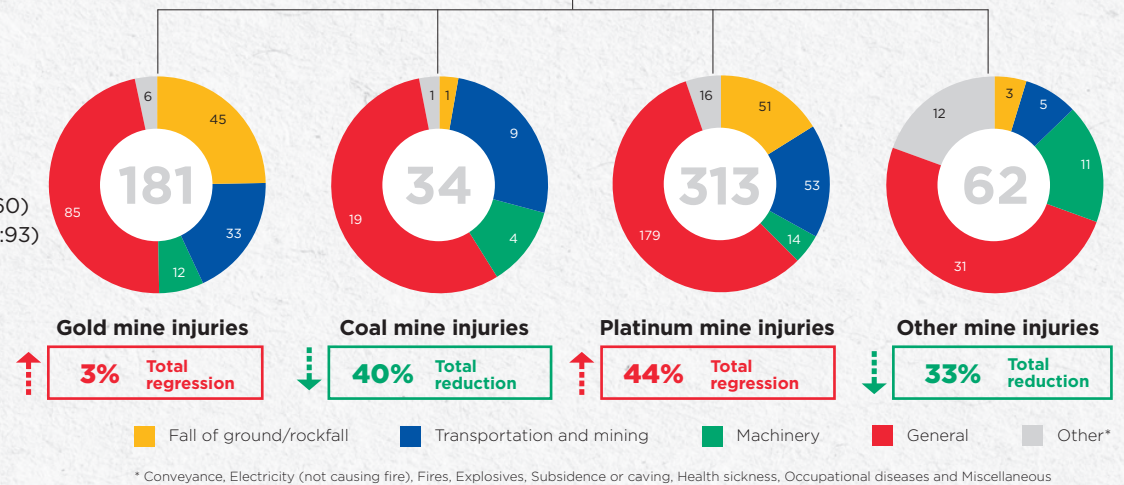

SAFETY DASHBOARD: FATALITIES

Fatalities per commodity to date (26 April 2021)

Fatalities by classification to date (26 April 2021)

Fatalities per region to date (26 April 2021)

Monthly fatalities per commodity for 2021

↑ 20 FATALITIES
AS AT 26 APRIL 2021 (2020: 17)

SAFETY DASHBOARD: INJURIES

Injuries per commodity to date (26 April 2021)

Injuries by classification to date (26 April 2021)

Injuries per region to date (26 April 2021)

↑ 590 INJURIES
AS AT 26 APRIL 2021 (2020: 542)