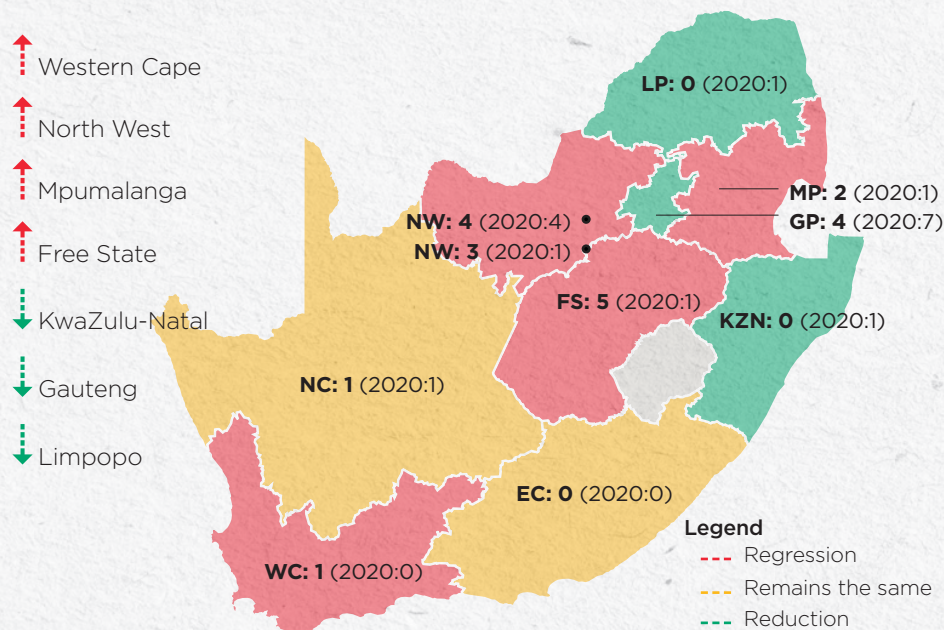

SAFETY DASHBOARD: FATALITIES

Fatalities per commodity to date (26 April 2021)

Fatalities by classification to date (26 April 2021)

Fatalities per region to date (26 April 2021)

Monthly fatalities per commodity for 2021

↑ 20 FATALITIES
AS AT 26 APRIL 2021 (2020: 17)

SAFETY DASHBOARD: INJURIES

Injuries per commodity to date (26 April 2021)

Injuries by classification to date (26 April 2021)

Injuries per region to date (26 April 2021)

↑ 590 INJURIES
AS AT 26 APRIL 2021 (2020: 542)