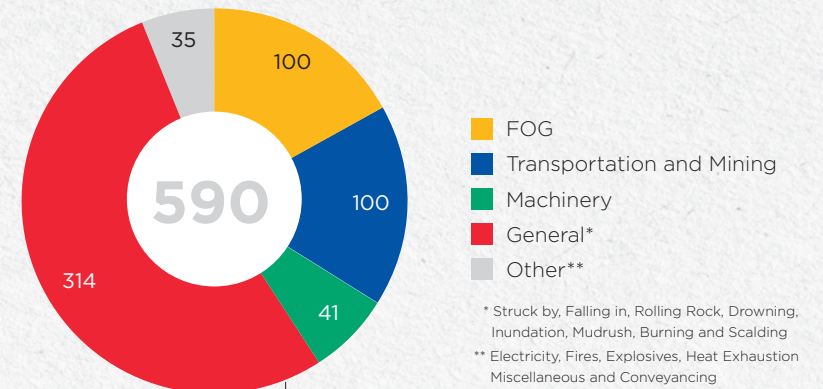

SAFETY DASHBOARD: FATALITIES

Fatalities per commodity to date (26 April 2021)

Fatalities by classification to date (26 April 2021)

Fatalities per region to date (26 April 2021)

Monthly fatalities per commodity for 2021

↑ 20 FATALITIES
AS AT 26 APRIL 2021 (2020: 17)

SAFETY DASHBOARD: INJURIES

Injuries per commodity to date (26 April 2021)

Injuries by classification to date (26 April 2021)

Injuries per region to date (26 April 2021)

↑ 590 INJURIES
AS AT 26 APRIL 2021 (2020: 542)