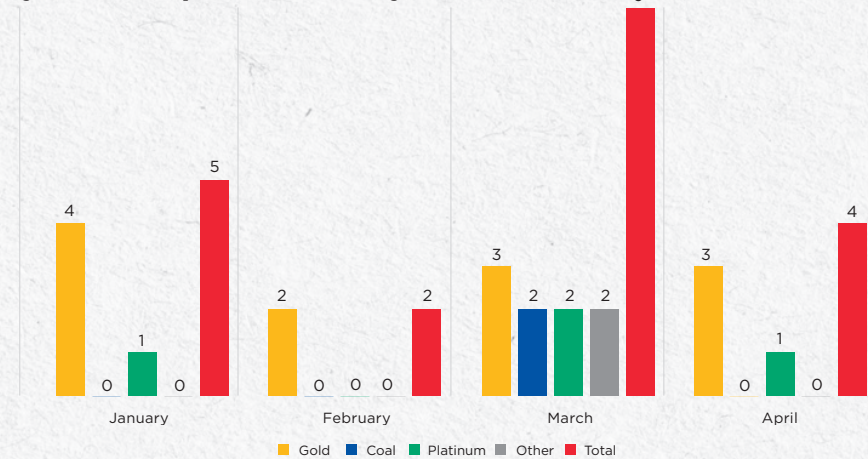

SAFETY DASHBOARD: FATALITIES

Fatalities per commodity to date (26 April 2021)

Fatalities by classification to date (26 April 2021)

Fatalities per region to date (26 April 2021)

Monthly fatalities per commodity for 2021

↑ 20 FATALITIES
AS AT 26 APRIL 2021 (2020: 17)

SAFETY DASHBOARD: INJURIES

Injuries per commodity to date (26 April 2021)

Injuries by classification to date (26 April 2021)

Injuries per region to date (26 April 2021)

↑ 590 INJURIES
AS AT 26 APRIL 2021 (2020: 542)