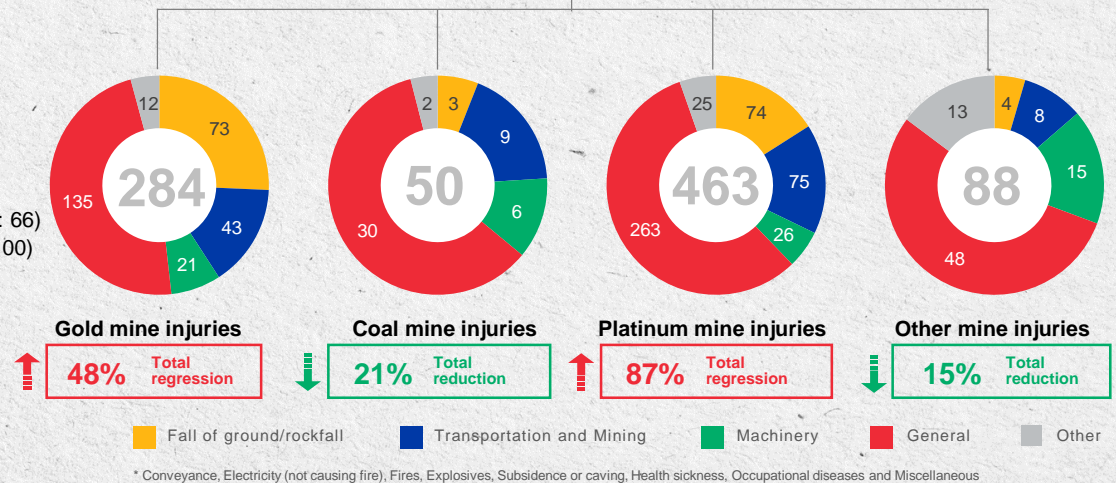

SAFETY DASHBOARD: FATALITIES

Fatalities per commodity to date (14 June 2021)

Fatalities by classification to date (14 June 2021)

Fatalities per region to date (14 June 2021)

Monthly fatalities per commodity for 2021

↑ 27 FATALITIES
AS AT 14 JUNE 2021 (2020: 23)

SAFETY DASHBOARD: INJURIES

Injuries per commodity to date (14 June 2021)

Injuries by classification to date (14 June 2021)

Injuries per region to date (14 June 2021)

↑ 885 INJURIES
AS AT 14 JUNE 2021 (2020: 606)