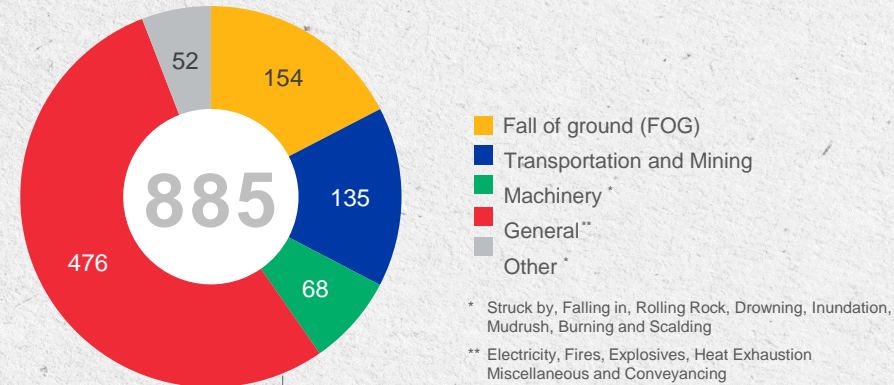

SAFETY DASHBOARD: FATALITIES

Fatalities per commodity to date (14 June 2021)

Fatalities by classification to date (14 June 2021)

Fatalities per region to date (14 June 2021)

Monthly fatalities per commodity for 2021

↑ 27 FATALITIES
AS AT 14 JUNE 2021 (2020: 23)

SAFETY DASHBOARD: INJURIES

Injuries per commodity to date (14 June 2021)

Injuries by classification to date (14 June 2021)

Injuries per region to date (14 June 2021)

↑ 885 INJURIES
AS AT 14 JUNE 2021 (2020: 606)