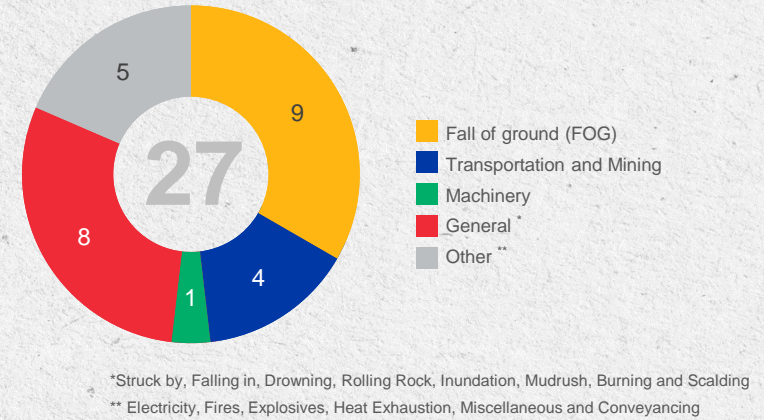

SAFETY DASHBOARD: FATALITIES

Fatalities per commodity to date (14 June 2021)

Fatalities by classification to date (14 June 2021)

Fatalities per region to date (14 June 2021)

Monthly fatalities per commodity for 2021

↑ 27 FATALITIES
AS AT 14 JUNE 2021 (2020: 23)

SAFETY DASHBOARD: INJURIES

Injuries per commodity to date (14 June 2021)

Injuries by classification to date (14 June 2021)

Injuries per region to date (14 June 2021)

↑ 885 INJURIES
AS AT 14 JUNE 2021 (2020: 606)