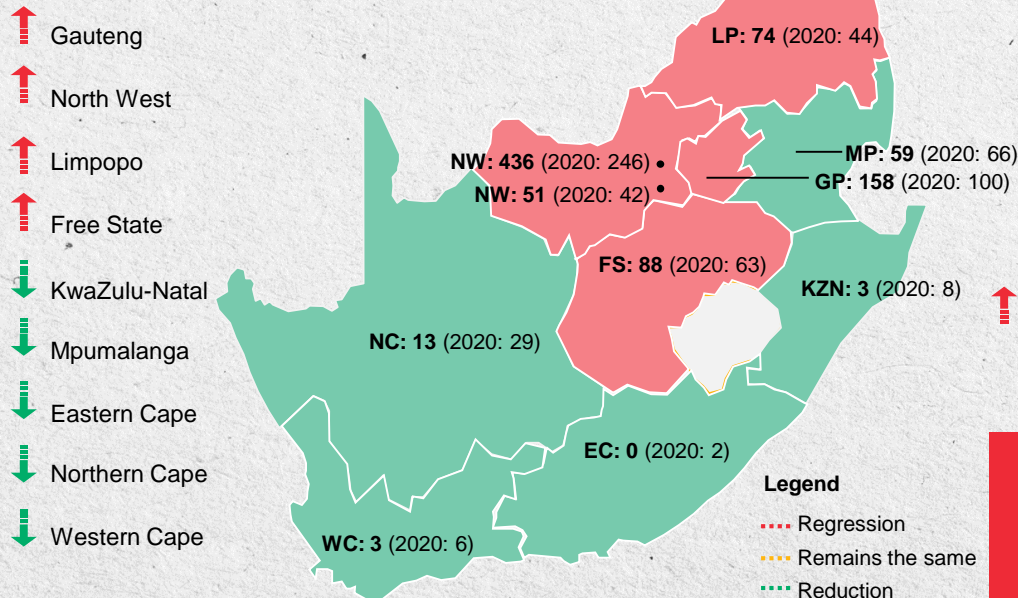

SAFETY DASHBOARD: FATALITIES

Fatalities per commodity to date (14 June 2021)

Fatalities by classification to date (14 June 2021)

Fatalities per region to date (14 June 2021)

Monthly fatalities per commodity for 2021

↑ 27 FATALITIES
AS AT 14 JUNE 2021 (2020: 23)

SAFETY DASHBOARD: INJURIES

Injuries per commodity to date (14 June 2021)

Injuries by classification to date (14 June 2021)

Injuries per region to date (14 June 2021)

↑ 885 INJURIES
AS AT 14 JUNE 2021 (2020: 606)