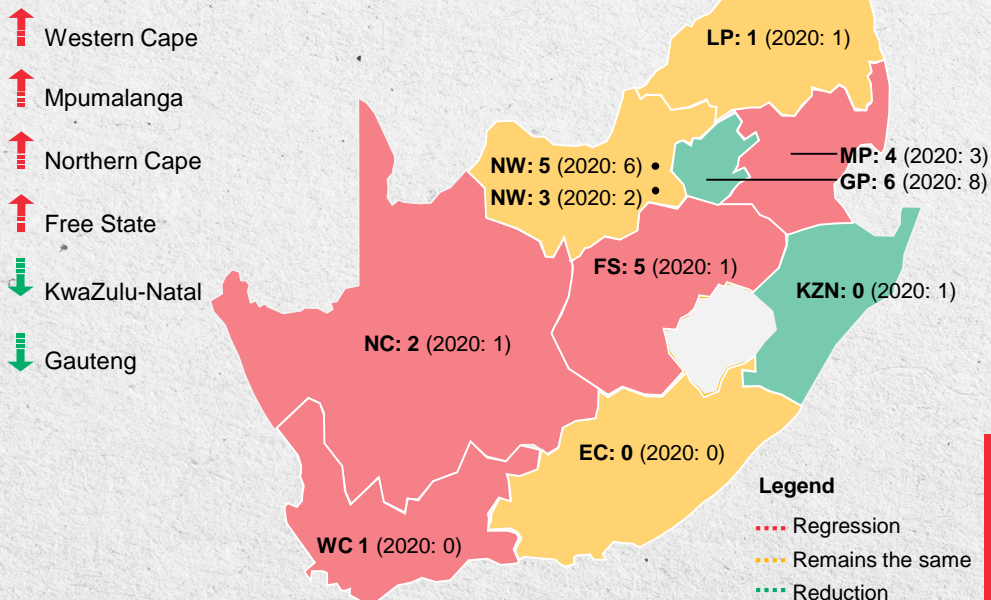

SAFETY DASHBOARD: FATALITIES

Fatalities per commodity to date (14 June 2021)

Fatalities by classification to date (14 June 2021)

Fatalities per region to date (14 June 2021)

Monthly fatalities per commodity for 2021

↑ 27 FATALITIES
AS AT 14 JUNE 2021 (2020: 23)

SAFETY DASHBOARD: INJURIES

Injuries per commodity to date (14 June 2021)

Injuries by classification to date (14 June 2021)

Injuries per region to date (14 June 2021)

↑ 885 INJURIES
AS AT 14 JUNE 2021 (2020: 606)