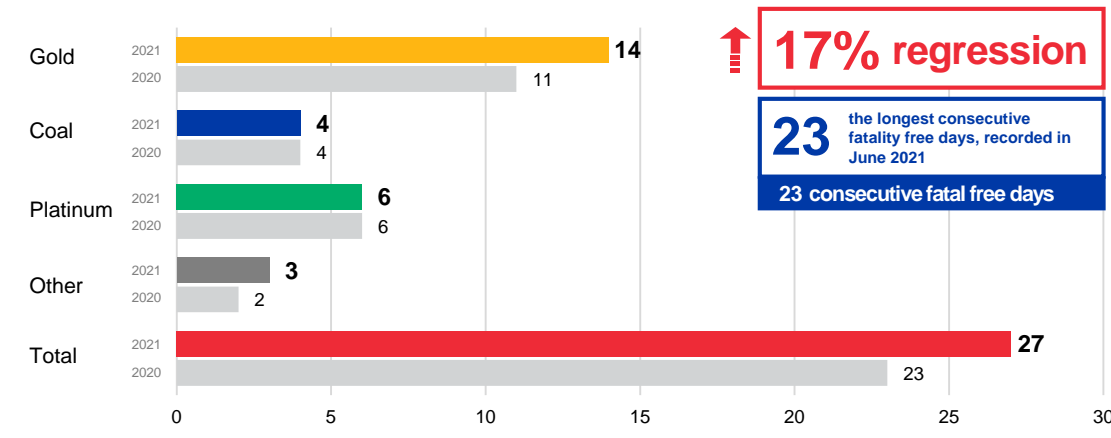

SAFETY DASHBOARD: FATALITIES

Fatalities per commodity to date (14 June 2021)

Fatalities by classification to date (14 June 2021)

Fatalities per region to date (14 June 2021)

Monthly fatalities per commodity for 2021

↑ 27 FATALITIES
AS AT 14 JUNE 2021 (2020: 23)

SAFETY DASHBOARD: INJURIES

Injuries per commodity to date (14 June 2021)

Injuries by classification to date (14 June 2021)

Injuries per region to date (14 June 2021)

↑ 885 INJURIES
AS AT 14 JUNE 2021 (2020: 606)