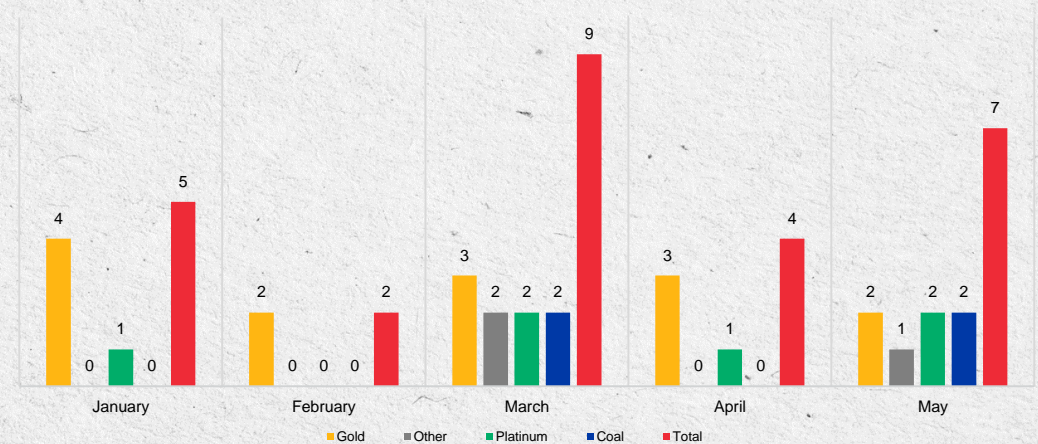

SAFETY DASHBOARD: FATALITIES

Fatalities per commodity to date (14 June 2021)

Fatalities by classification to date (14 June 2021)

Fatalities per region to date (14 June 2021)

Monthly fatalities per commodity for 2021

↑ 27 FATALITIES
AS AT 14 JUNE 2021 (2020: 23)

SAFETY DASHBOARD: INJURIES

Injuries per commodity to date (14 June 2021)

Injuries by classification to date (14 June 2021)

Injuries per region to date (14 June 2021)

↑ 885 INJURIES
AS AT 14 JUNE 2021 (2020: 606)