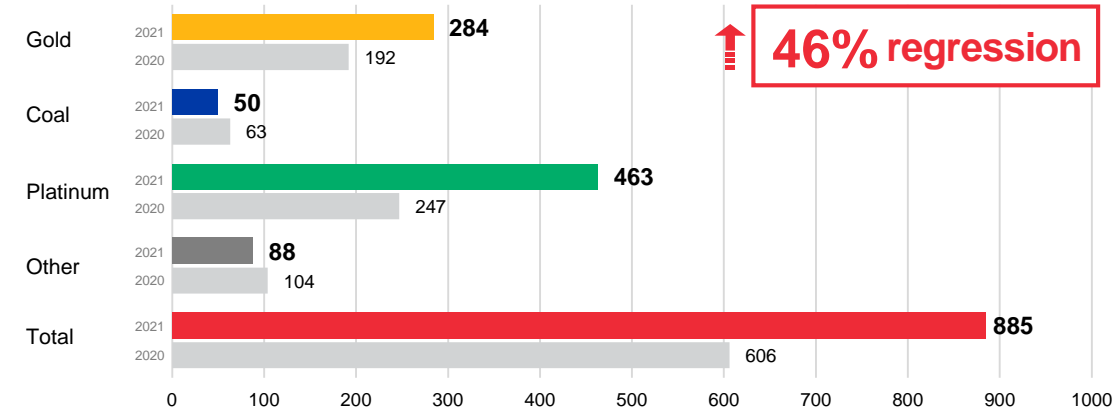

SAFETY DASHBOARD: FATALITIES

Fatalities per commodity to date (14 June 2021)

Fatalities by classification to date (14 June 2021)

Fatalities per region to date (14 June 2021)

Monthly fatalities per commodity for 2021

↑ 27 FATALITIES
AS AT 14 JUNE 2021 (2020: 23)

SAFETY DASHBOARD: INJURIES

Injuries per commodity to date (14 June 2021)

Injuries by classification to date (14 June 2021)

Injuries per region to date (14 June 2021)

↑ 885 INJURIES
AS AT 14 JUNE 2021 (2020: 606)