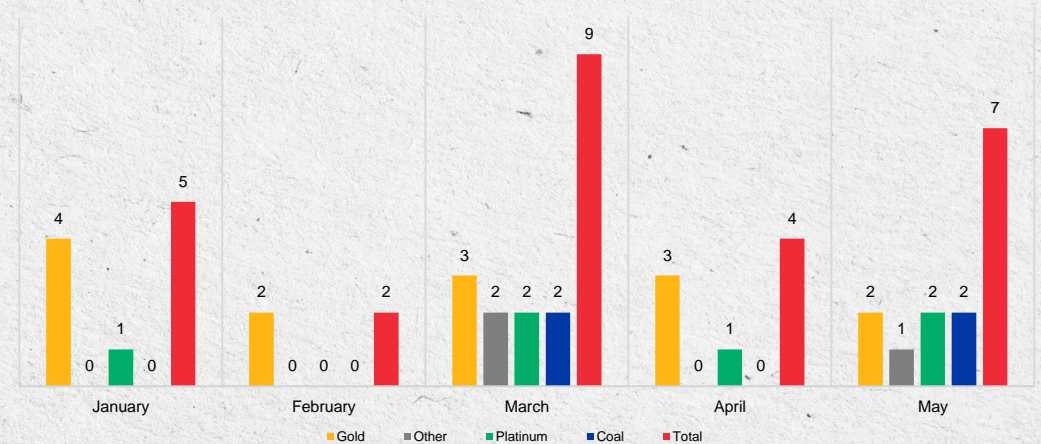

SAFETY DASHBOARD: FATALITIES

Fatalities per commodity to date (7 June 2021)

Fatalities by classification to date (7 June 2021)

Fatalities per region to date (7 June 2021)

Monthly fatalities per commodity for 2021

↑ 27 FATALITIES
AS AT 7 JUNE 2021 (2020: 22)

SAFETY DASHBOARD: INJURIES

Injuries per commodity to date (7 June 2021)

Injuries by classification to date (7 June 2021)

Injuries per region to date (7 June 2021)

↑ 825 INJURIES
AS AT 7 JUNE 2021 (2020: 594)