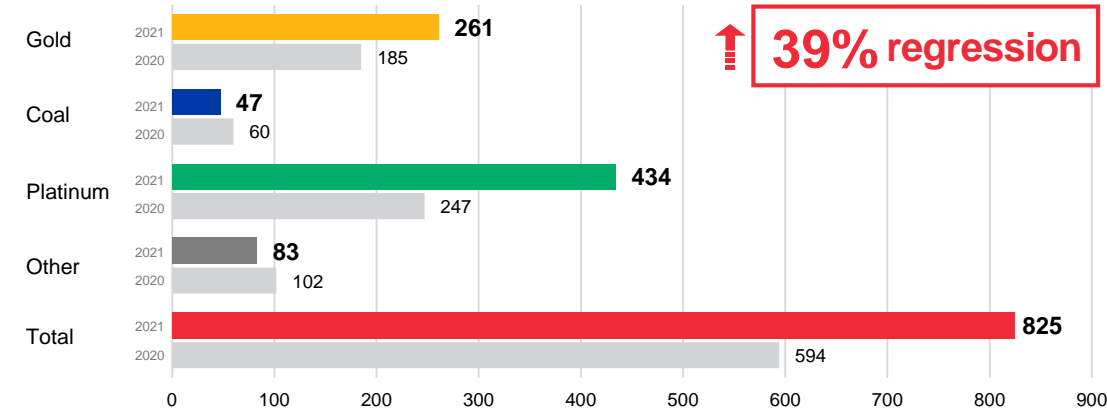

SAFETY DASHBOARD: FATALITIES

Fatalities per commodity to date (7 June 2021)

Fatalities by classification to date (7 June 2021)

Fatalities per region to date (7 June 2021)

Monthly fatalities per commodity for 2021

↑ 27 FATALITIES
AS AT 7 JUNE 2021 (2020: 22)

SAFETY DASHBOARD: INJURIES

Injuries per commodity to date (7 June 2021)

Injuries by classification to date (7 June 2021)

Injuries per region to date (7 June 2021)

↑ 825 INJURIES
AS AT 7 JUNE 2021 (2020: 594)