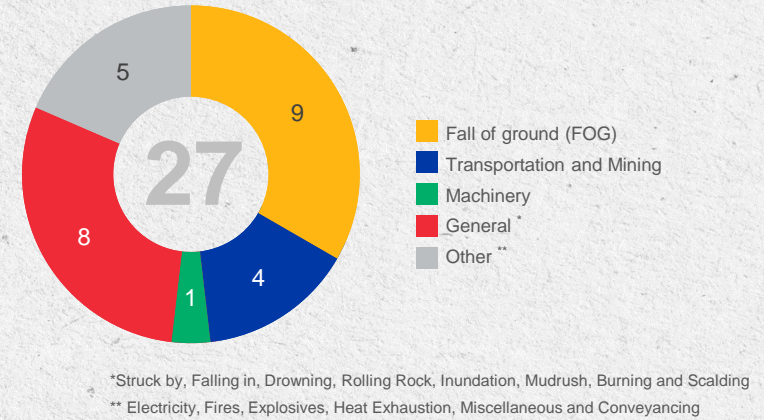

SAFETY DASHBOARD: FATALITIES

Fatalities per commodity to date (7 June 2021)

Fatalities by classification to date (7 June 2021)

Fatalities per region to date (7 June 2021)

Monthly fatalities per commodity for 2021

↑ 27 FATALITIES
AS AT 7 JUNE 2021 (2020: 22)

SAFETY DASHBOARD: INJURIES

Injuries per commodity to date (7 June 2021)

Injuries by classification to date (7 June 2021)

Injuries per region to date (7 June 2021)

↑ 825 INJURIES
AS AT 7 JUNE 2021 (2020: 594)