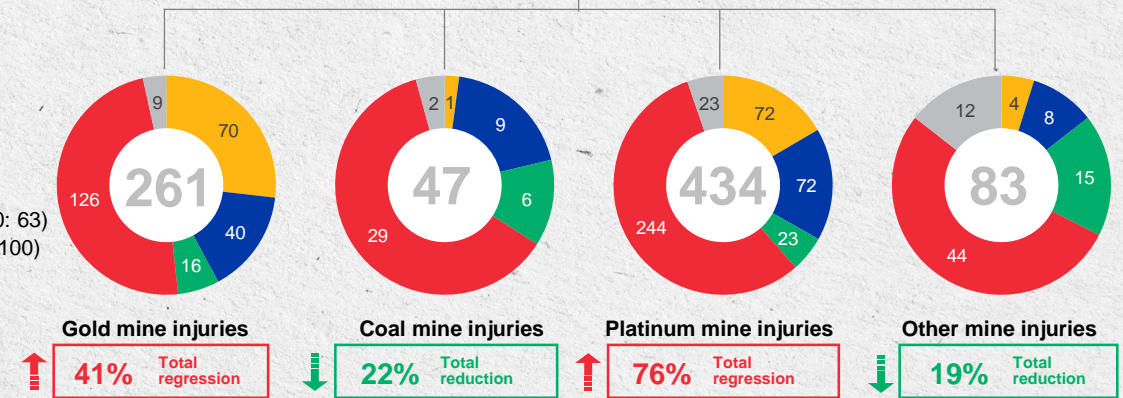

SAFETY DASHBOARD: FATALITIES

Fatalities per commodity to date (7 June 2021)

Fatalities by classification to date (7 June 2021)

Fatalities per region to date (7 June 2021)

Monthly fatalities per commodity for 2021

↑ 27 FATALITIES
AS AT 7 JUNE 2021 (2020: 22)

SAFETY DASHBOARD: INJURIES

Injuries per commodity to date (7 June 2021)

Injuries by classification to date (7 June 2021)

Injuries per region to date (7 June 2021)

↑ 825 INJURIES
AS AT 7 JUNE 2021 (2020: 594)