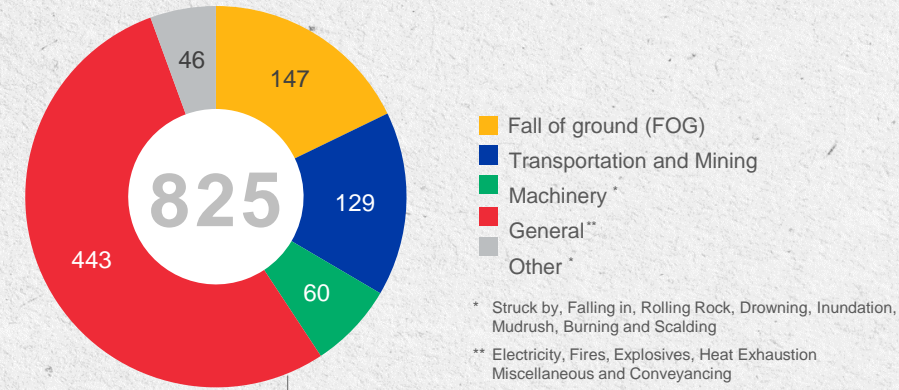

SAFETY DASHBOARD: FATALITIES

Fatalities per commodity to date (7 June 2021)

Fatalities by classification to date (7 June 2021)

Fatalities per region to date (7 June 2021)

Monthly fatalities per commodity for 2021

↑ 27 FATALITIES
AS AT 7 JUNE 2021 (2020: 22)

SAFETY DASHBOARD: INJURIES

Injuries per commodity to date (7 June 2021)

Injuries by classification to date (7 June 2021)

Injuries per region to date (7 June 2021)

↑ 825 INJURIES
AS AT 7 JUNE 2021 (2020: 594)