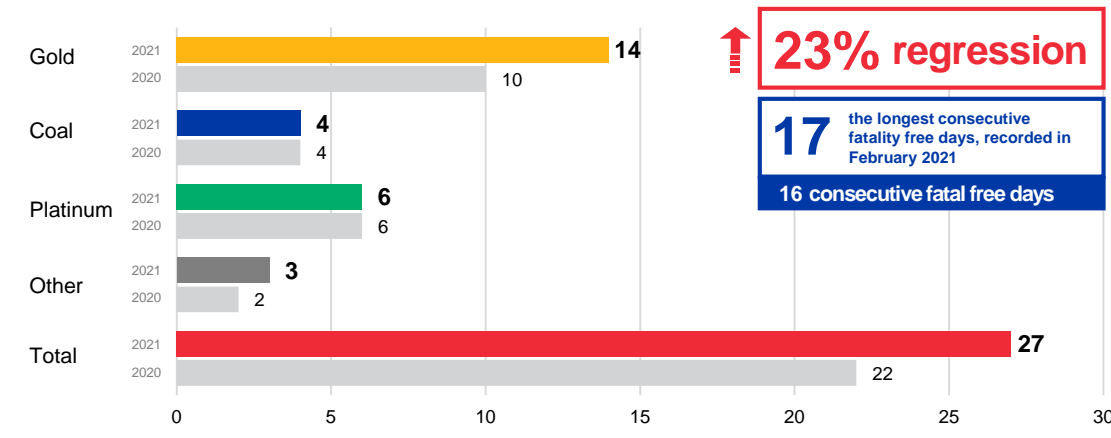

SAFETY DASHBOARD: FATALITIES

Fatalities per commodity to date (7 June 2021)

Fatalities by classification to date (7 June 2021)

Fatalities per region to date (7 June 2021)

Monthly fatalities per commodity for 2021

↑ 27 FATALITIES
AS AT 7 JUNE 2021 (2020: 22)

SAFETY DASHBOARD: INJURIES

Injuries per commodity to date (7 June 2021)

Injuries by classification to date (7 June 2021)

Injuries per region to date (7 June 2021)

↑ 825 INJURIES
AS AT 7 JUNE 2021 (2020: 594)