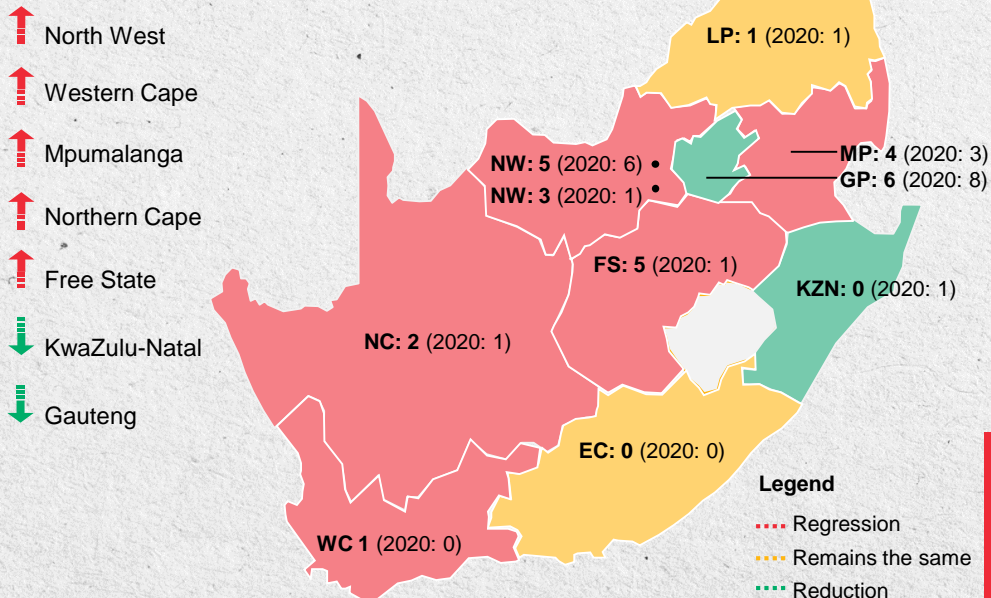

SAFETY DASHBOARD: FATALITIES

Fatalities per commodity to date (7 June 2021)

Fatalities by classification to date (7 June 2021)

Fatalities per region to date (7 June 2021)

Monthly fatalities per commodity for 2021

↑ 27 FATALITIES
AS AT 7 JUNE 2021 (2020: 22)

SAFETY DASHBOARD: INJURIES

Injuries per commodity to date (7 June 2021)

Injuries by classification to date (7 June 2021)

Injuries per region to date (7 June 2021)

↑ 825 INJURIES
AS AT 7 JUNE 2021 (2020: 594)