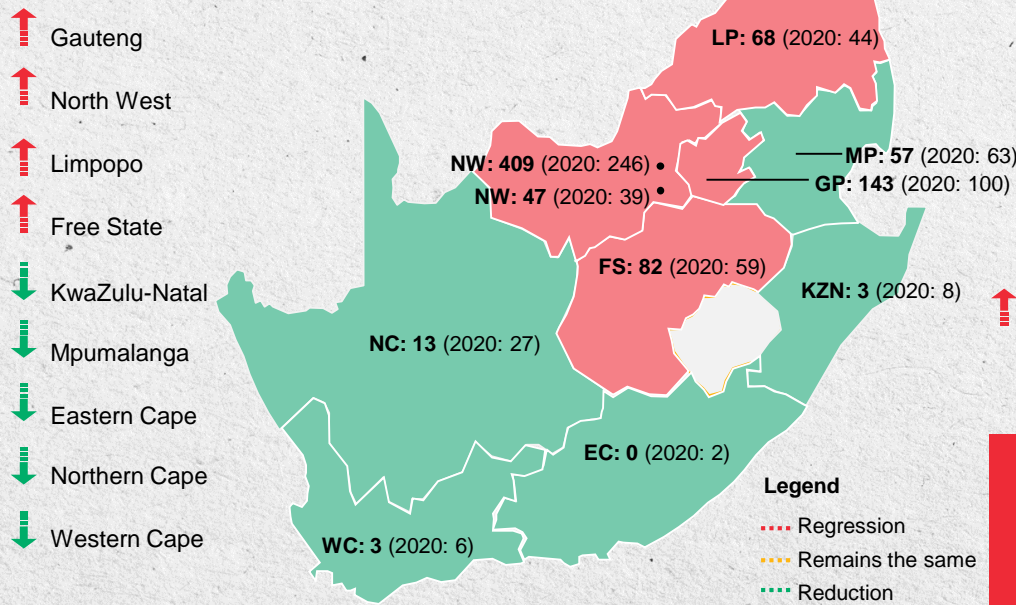

SAFETY DASHBOARD: FATALITIES

Fatalities per commodity to date (7 June 2021)

Fatalities by classification to date (7 June 2021)

Fatalities per region to date (7 June 2021)

Monthly fatalities per commodity for 2021

↑ 27 FATALITIES
AS AT 7 JUNE 2021 (2020: 22)

SAFETY DASHBOARD: INJURIES

Injuries per commodity to date (7 June 2021)

Injuries by classification to date (7 June 2021)

Injuries per region to date (7 June 2021)

↑ 825 INJURIES
AS AT 7 JUNE 2021 (2020: 594)