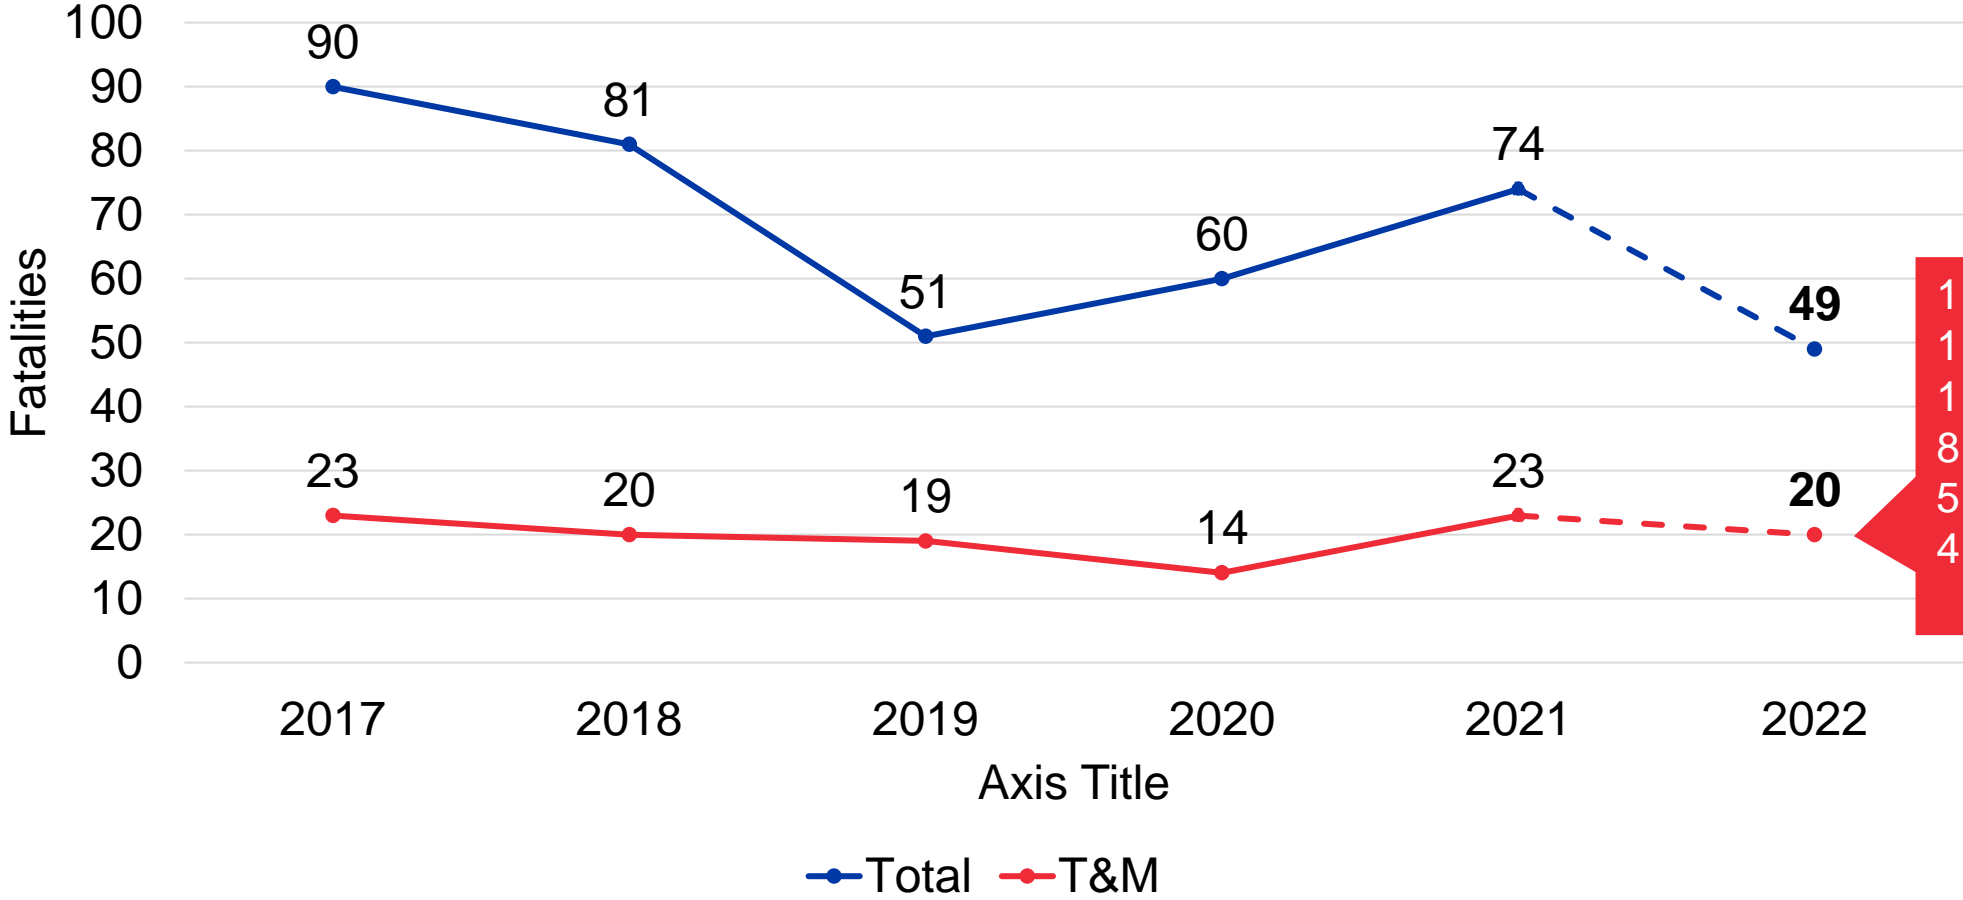

Industry Safety Performance

SA Mining Industry Fatalities

T&M Fatality Stats

- 1 x Chairlift
- 1 x Conveyance
- 1 x Electricity
- 8 x TMM
- 5 x RBE
- 4 x Winches

TMM Fatalities