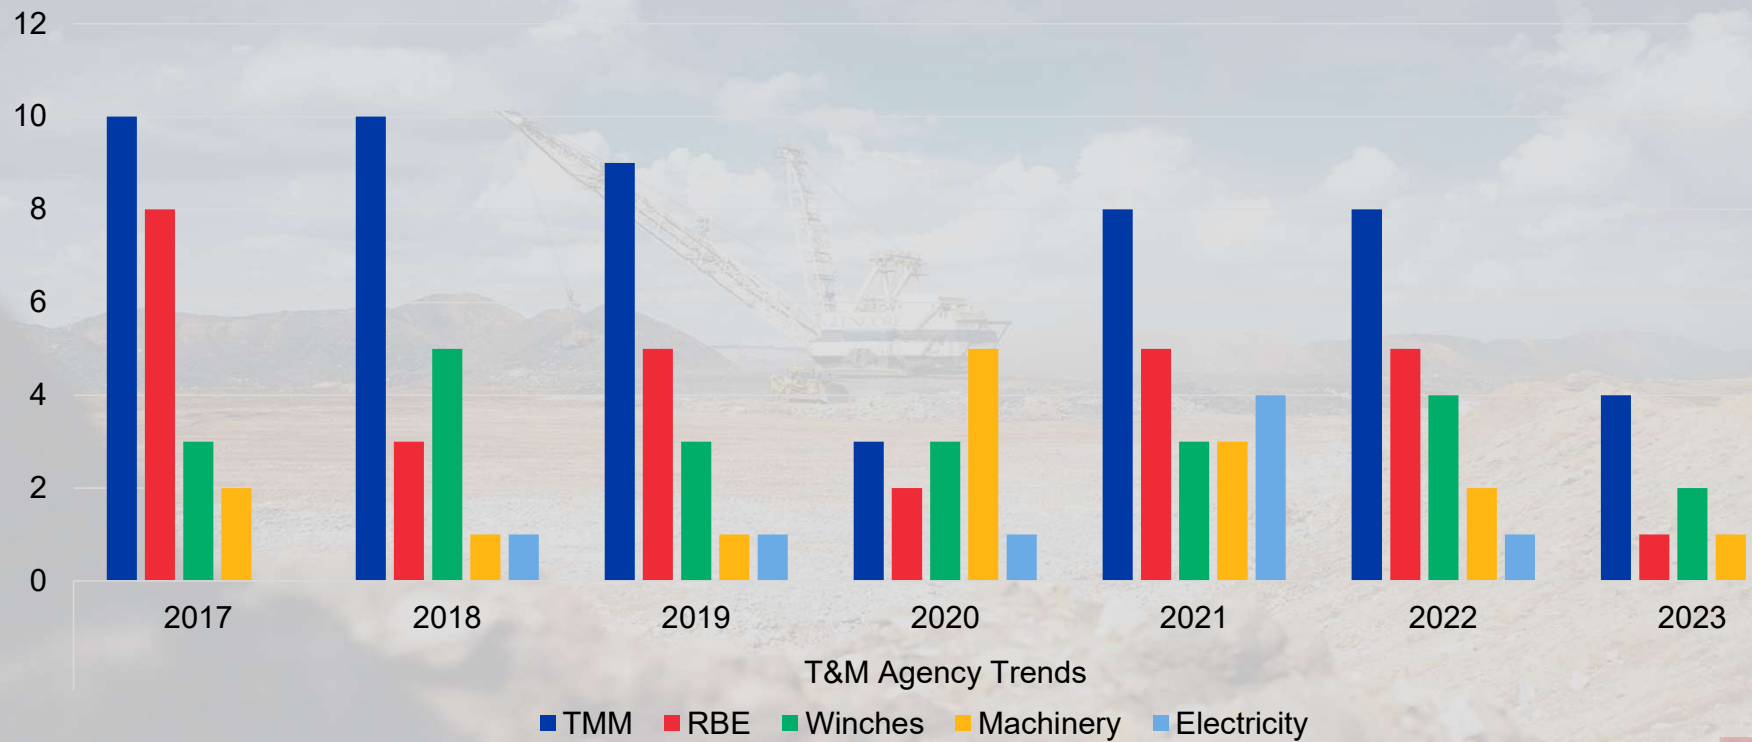

Harmony – Tshepong Mine

RAILBOUND EQUIPMENT (RBE)

FATALITY STATISTICS: 2017 - 2023

Madini Mulaudzi | Mechanical Engineering Intern | 09 November 2023

Silverstar Casino, Muldersdrift

2017 – 2023 Fatalities

Total vs. T&M Fatality Stats

Transportation & Machinery Fatalities

T&M Agency Trends
2017 - 2023

...Transportation & Machinery Fatalities

RBE Agency Trends
Rolling Stock vs. Loaders
2017 - 2023

29 Fatalities
since 2017

...Transportation & Machinery Fatalities