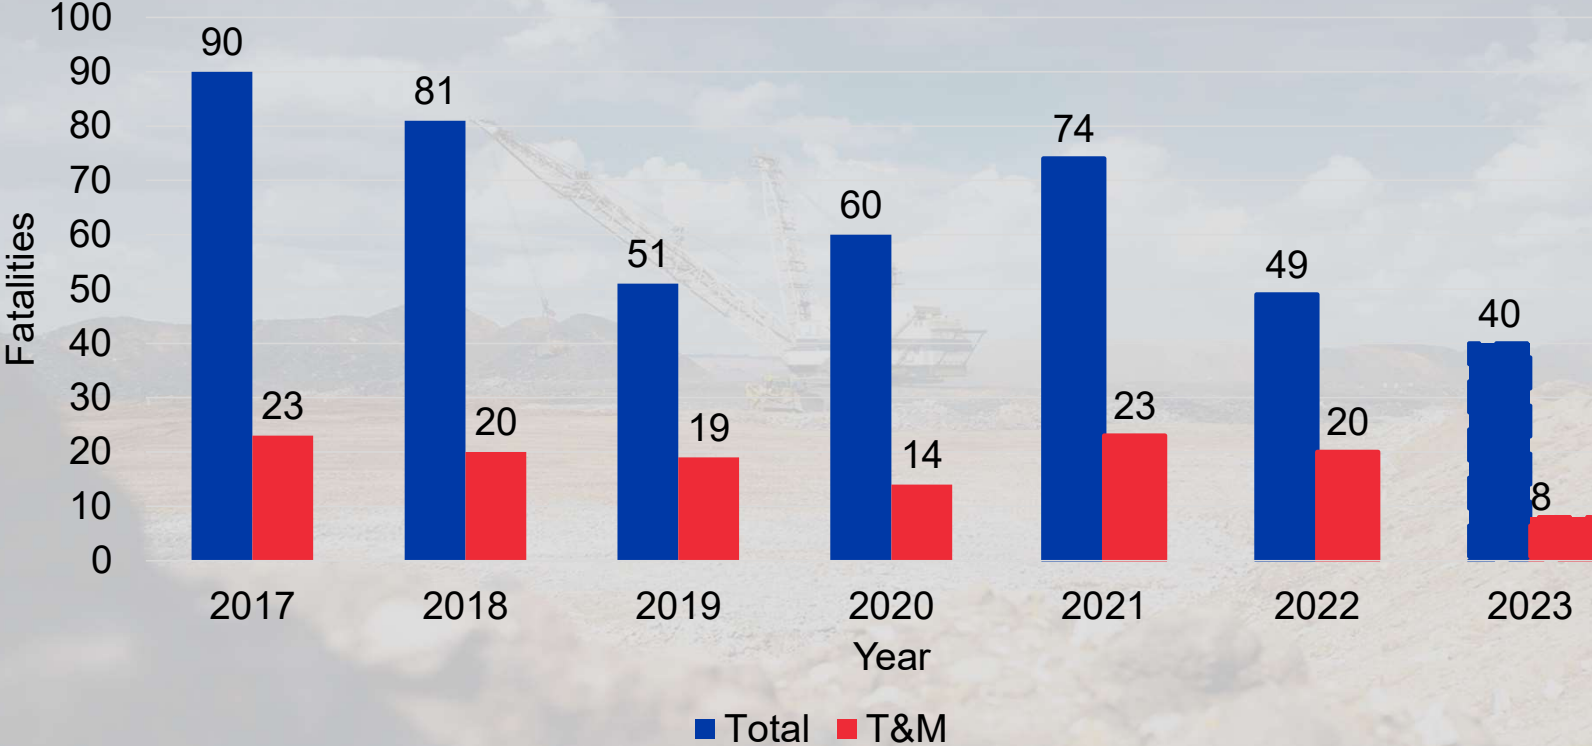

Harmony – Tshepong Mine

RAILBOUND EQUIPMENT (RBE)

FATALITY STATISTICS: 2017 - 2023

Madini Mulaudzi | Mechanical Engineering Intern | 09 November 2023

Silverstar Casino, Muldersdrift

2017 – 2023 Fatalities

Total vs. T&M Fatality Stats

Transportation & Machinery Fatalities

T&M Agency Trends
2017 - 2023

...Transportation & Machinery Fatalities

RBE Agency Trends
Rolling Stock vs. Loaders
2017 - 2023

29 Fatalities
since 2017

...Transportation & Machinery Fatalities