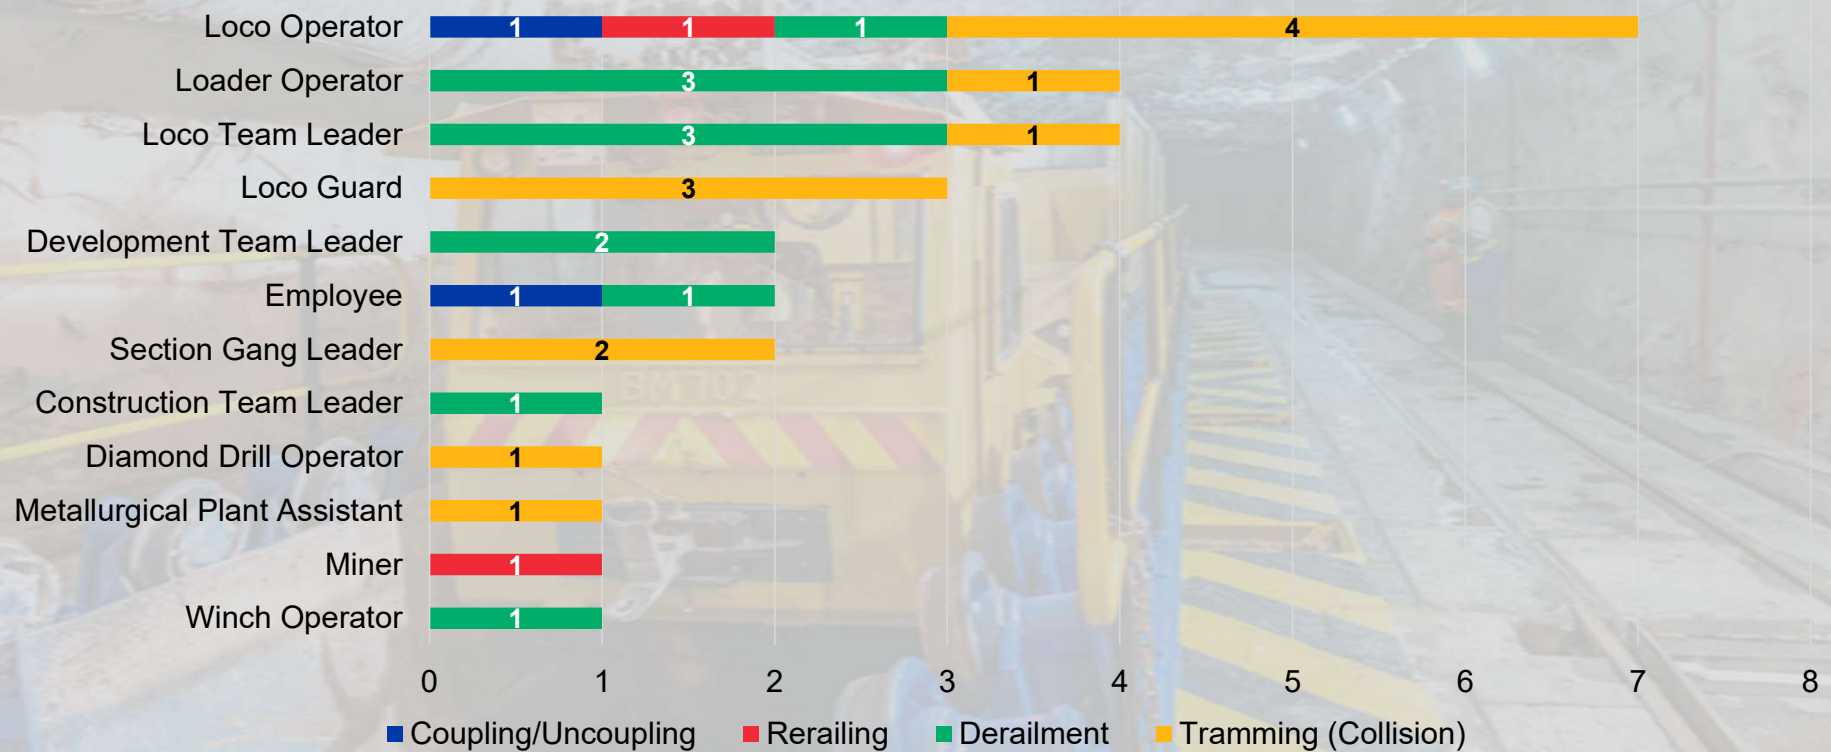

...Transportation & Machinery Fatalities