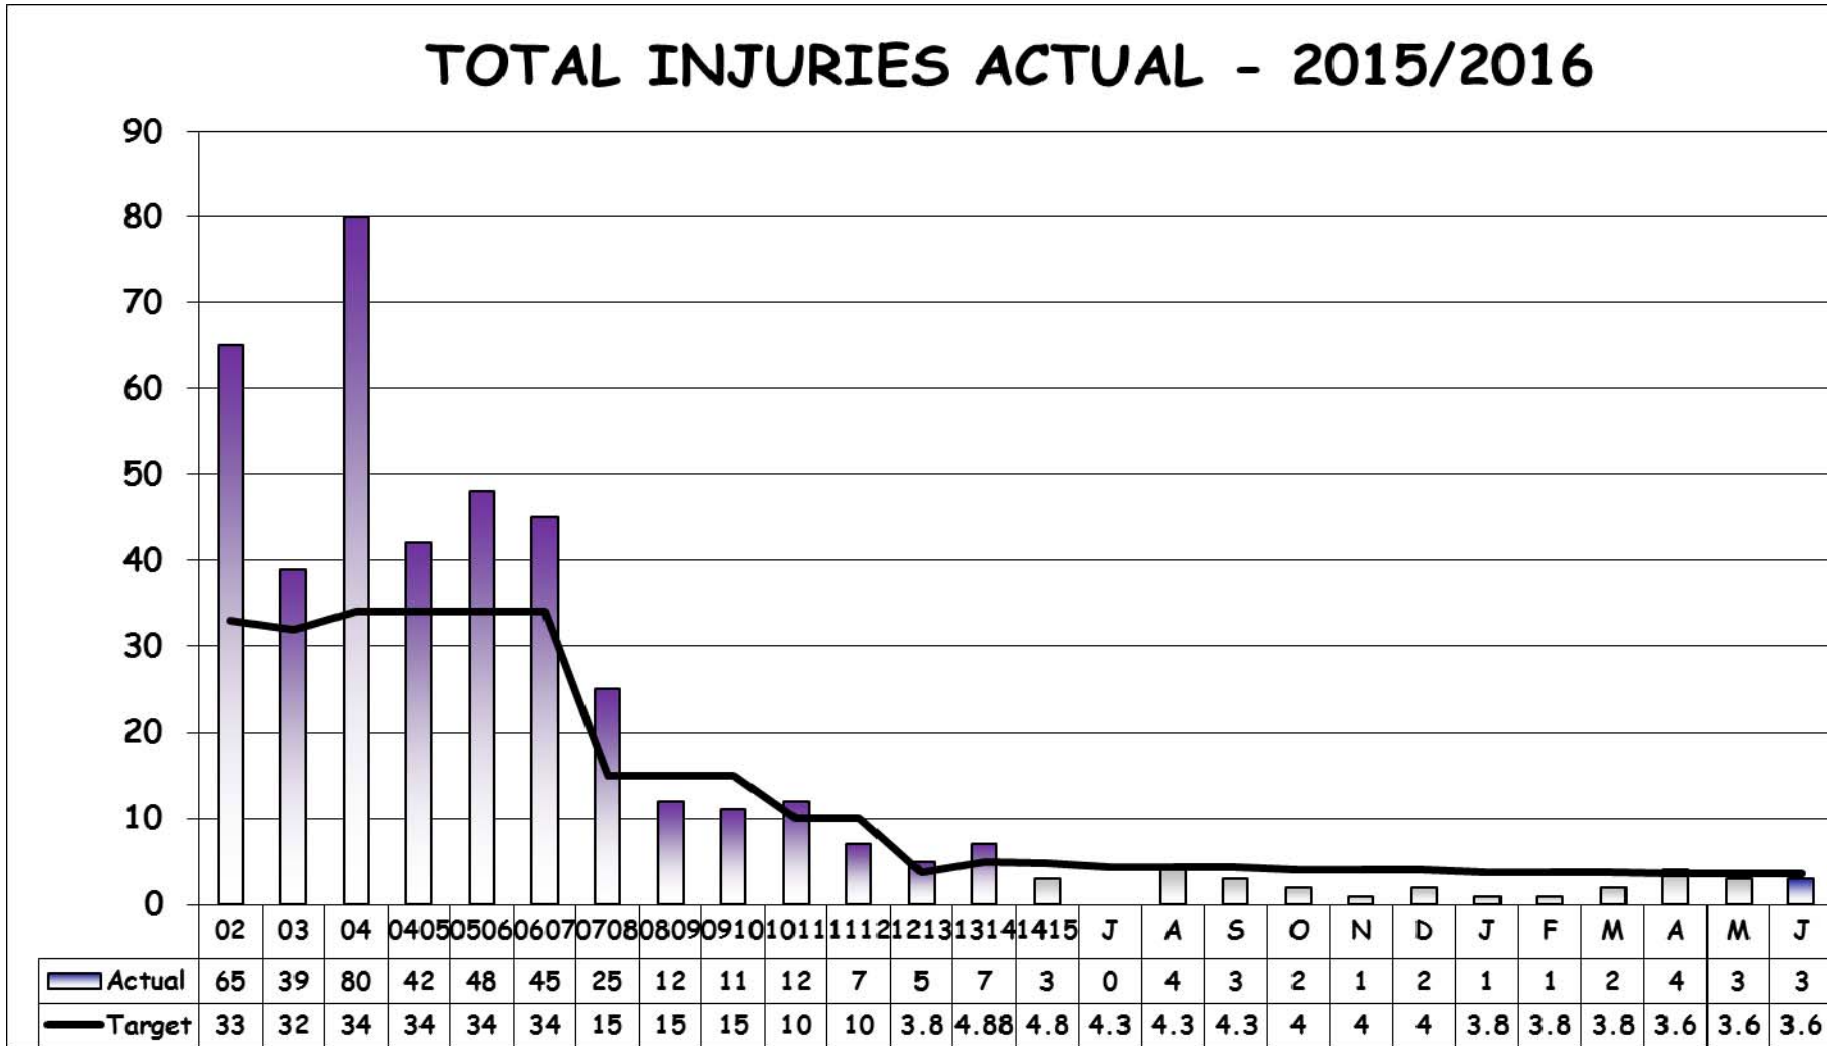

**MOSH COPA
SAFETY INDABA**

8 June 2016

BAMBANANI MINE

www.harmony.co.za

BAMBANANI MINE SAFETY

8 June 2016

www.harmony.co.za

2015/16 – Total injury accidents

TOTAL INJURIES ACTUAL - 2015/2016

2015/16 – LTI Actuals

LOST TIME INJURY ACTUAL - 2015/2016

2015/16 – Reportable Actuals

REPORTABLE INJURIES ACTUAL - 2015/2016

POWER HOUR IN ACTION(CREWS)

Bamabanani Mine

Crews Training/ Induction  HARMONY™